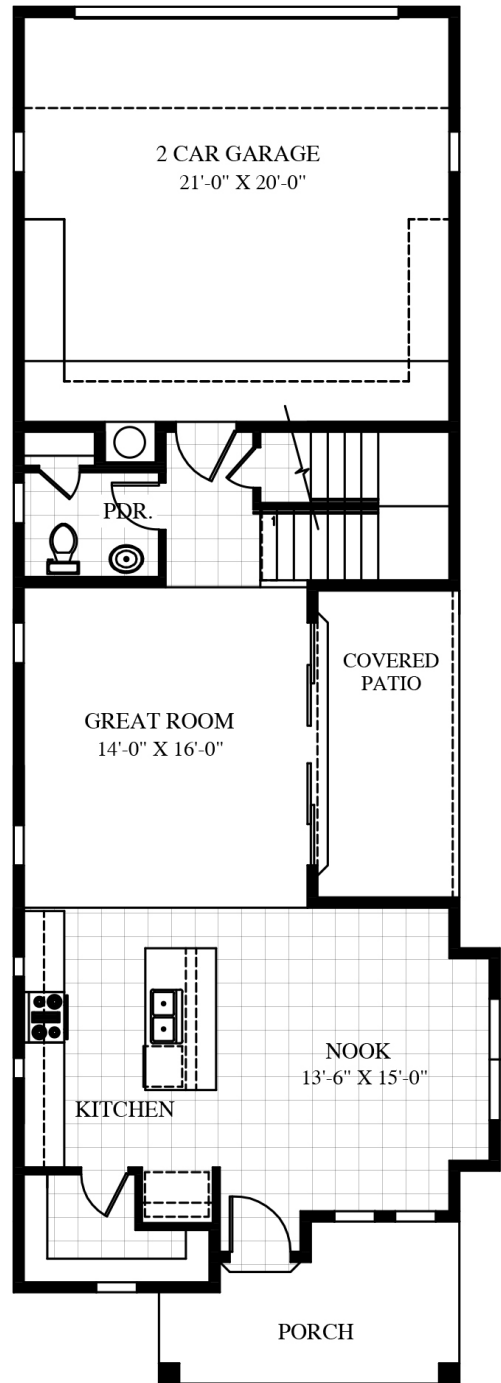

GLORY
1,938 SQ. FT.

DESERT TERRITORIAL ELEVATION

GLORY ★
 1,938 SQ. FT.

SECOND FLOOR

FIRST FLOOR

- Two Story
- 3 Bedrooms
- 2 1/2 Baths
- Nook
- Great Room
- Loft
- Utility Room
- Covered Patio
- 2-Car Garage
- Showcase feature
- 12' Sliding Glass Door
- Built-in Shelving & Epoxy Floor in Garage