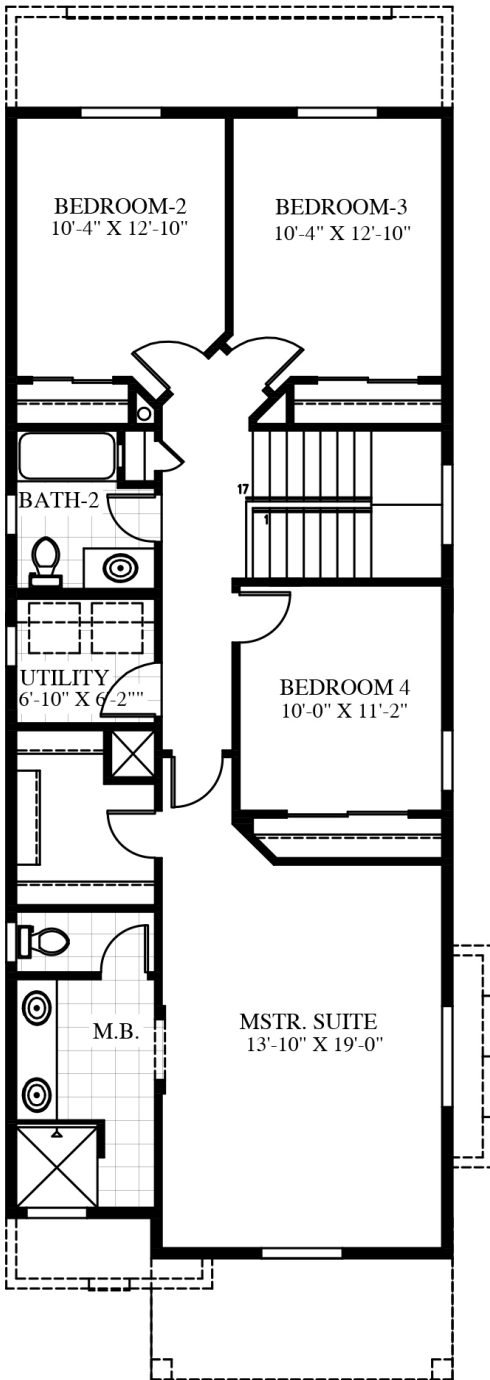

GLORY
1,938 SQ. FT.

DESERT TERRITORIAL ELEVATION

GLORY ★
 1,938 SQ. FT.

SECOND FLOOR

FIRST FLOOR

- Two Story
- 3 Bedrooms
- 2 1/2 Baths
- Nook
- Great Room
- Loft
- Utility Room
- Covered Patio
- 2-Car Garage
- Showcase feature
- 12' Sliding Glass Door
- Built-in Shelving & Epoxy Floor in Garage