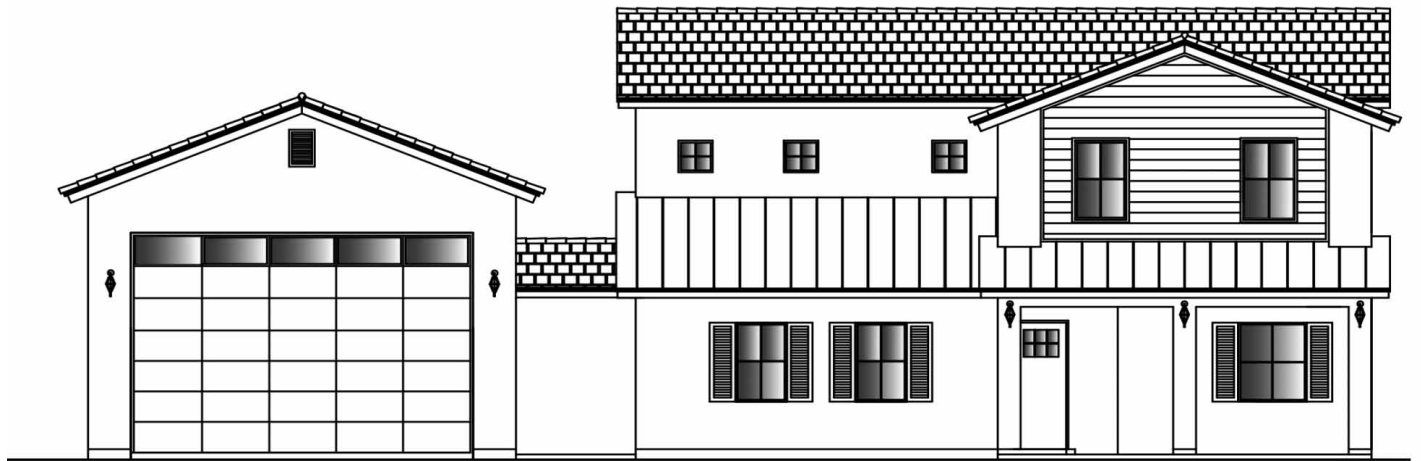

ALLEGIAN T

2,328 SQ. FT.

DESERT TERRITORIAL ELEVATION

ALLEGIANT

1,977 SQ. FT.

- Two-Story
- 4 Bedrooms
- 3.5 Baths
- Great Room
- Nook
- Laundry Room
- Covered Patio
- 2-Car Garage
- RV Garage