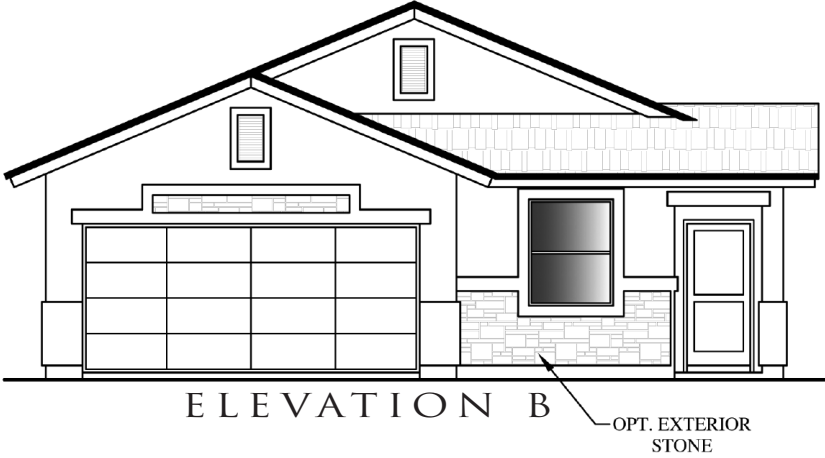

AVALON

1,415 SQ. FT.

CareFreeHomes.com

In a continuing effort to improve our product, CareFree Homes reserves the right to make changes or modifications to floor plans, specifications, materials, features and colors without notice. Window styles, availability, sizes and locations as well as ceiling heights and vaults and livable square footage will vary with choice of exterior elevations. All floor plans and lot square footages are approximate only. Total plan square footage calculations are from the outside of exterior walls and include interior partition walls. Optional features may be included at additional costs and are subject to construction cutoff dates. Lot premiums and HOA fees may apply. All maps, plans, landscaping and elevation renderings are artists' conceptions. Exterior stone is optional. This presentation constitutes intellectual property of CareFree Homes. Any copying, reproduction or use of this information without the written authorization of CareFree Homes is strictly prohibited. Prices are subject to change without notice. Consult a Sales Associate for additional information.

AVALON

1,415 SQ. FT.

- One-Story
 - 3 Bedrooms
 - 2 Baths
 - Great Room
 - Covered Patio
 - 2-Car Garage
-
- Options:
- 4' Garage Extension