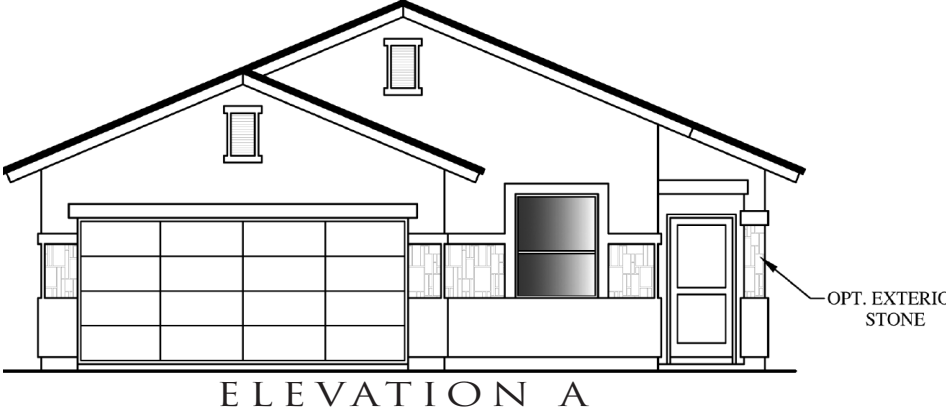

AVALON

1,415 SQ. FT.

CareFreeHomes.com

In a continuing effort to improve our product, CareFree Homes reserves the right to make changes or modifications to floor plans, specifications, materials, features and colors without notice. Window styles, availability, sizes and locations as well as ceiling heights and vaults and livable square footage will vary with choice of exterior elevations. All floor plans and lot square footages are approximate only. Total plan square footage calculations are from the outside of exterior walls and include interior partition walls. Optional features may be included at additional costs and are subject to construction cutoff dates. Lot premiums and HOA fees may apply. All maps, plans, landscaping and elevation renderings are artists' conceptions. Exterior stone is optional. This presentation constitutes intellectual property of CareFree Homes. Any copying, reproduction or use of this information without the written authorization of CareFree Homes is strictly prohibited. Prices are subject to change without notice. Consult a Sales Associate for additional information.

AVALON

1,415 SQ. FT.

- One-Story
 - 3 Bedrooms
 - 2 Baths
 - Great Room
 - Covered Patio
 - 2-Car Garage
-
- Options:
- 4' Garage Extension