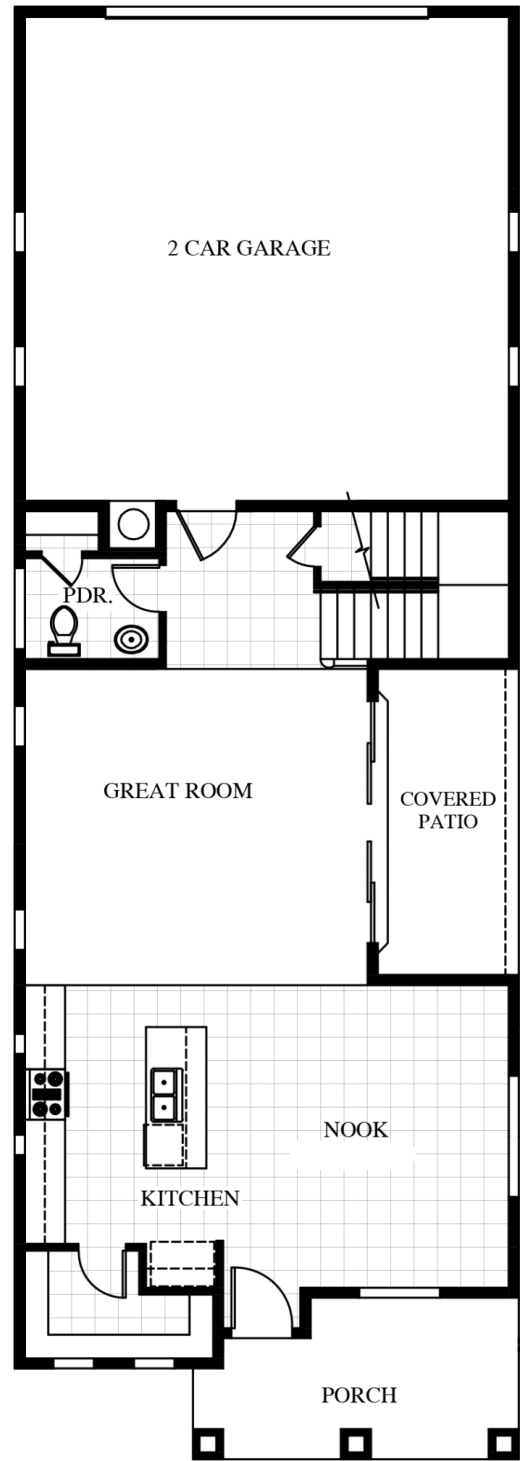

GLORY
1,977 SQ. FT.

DESERT TERRITORIAL ELEVATION

GLORY

1,977 SQ. FT.

- Two-Story
- 3 Bedrooms
- 2.5 Baths
- Great Room
- Kitchen Nook
- Loft
- Balcony
- Utility Room
- Covered Patio
- 2-Car Garage

SECOND FLOOR

FIRST FLOOR