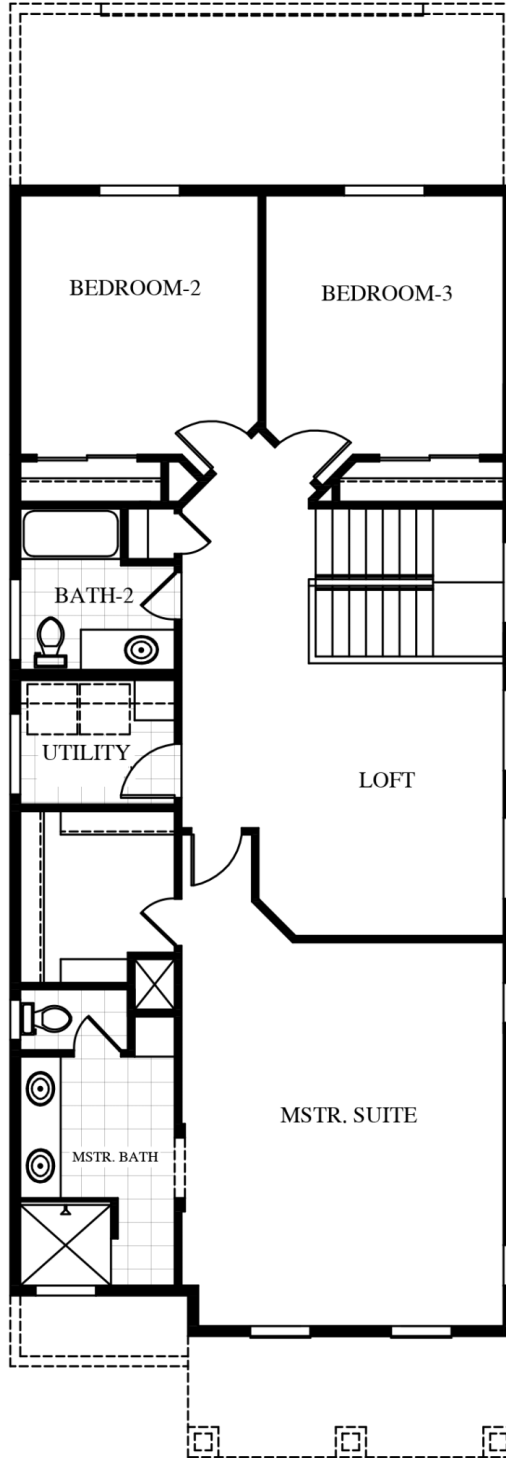

GLORY
1,977 SQ. FT.

DESERT TERRITORIAL ELEVATION

GLORY

1,977 SQ. FT.

- Two-Story
- 3 Bedrooms
- 2.5 Baths
- Great Room
- Kitchen Nook
- Loft
- Balcony
- Utility Room
- Covered Patio
- 2-Car Garage

SECOND FLOOR

FIRST FLOOR