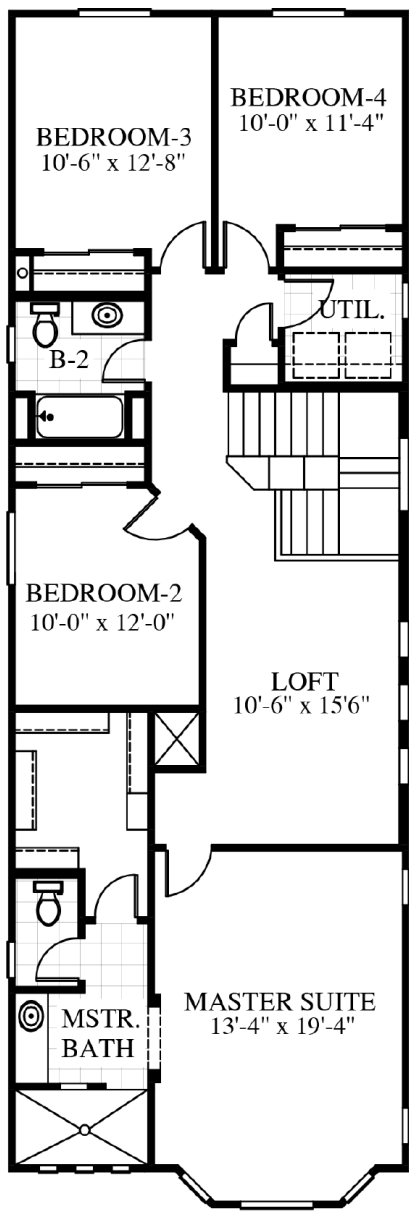

H O R I Z O N

2,216 SQ. FT.

CareFreeHomes.com

In a continuing effort to improve our product, CareFree Homes reserves the right to make changes or modifications to floor plans, specifications, materials, features and colors without notice. Window styles, availability, sizes and locations as well as ceiling heights and vaults and livable square footage will vary with choice of exterior elevations. All floor plans and lot square footages are approximate only. Total plan square footage calculations are from the outside of exterior walls and include interior partition walls. Optional features may be included at additional costs and are subject to construction cutoff dates. Lot premiums and HOA fees may apply. All maps, plans, landscaping and elevation renderings are artists' conceptions. Exterior stone is optional. This presentation constitutes intellectual property of CareFree Homes. Any copying, reproduction or use of this information without the written authorization of CareFree Homes is strictly prohibited. Prices are subject to change without notice. Consult a Sales Associate for additional information.

HORIZON

2,216 SQ. FT.

- Two-Story
- 4 Bedrooms
- 2 1/2 Baths
- Great Room
- Nook
- Loft
- Utility Room
- Covered Porch
- Covered Patio
- 2-Car Garage

SECOND FLOOR

FIRST FLOOR