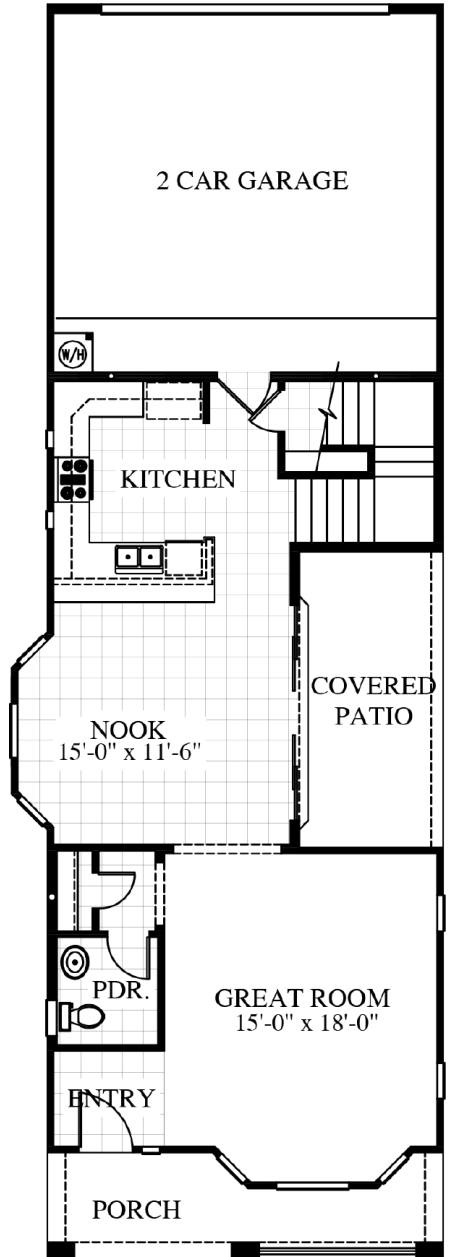

H O R I Z O N

2,216 SQ. FT.

CareFreeHomes.com

In a continuing effort to improve our product, CareFree Homes reserves the right to make changes or modifications to floor plans, specifications, materials, features and colors without notice. Window styles, availability, sizes and locations as well as ceiling heights and vaults and livable square footage will vary with choice of exterior elevations. All floor plans and lot square footages are approximate only. Total plan square footage calculations are from the outside of exterior walls and include interior partition walls. Optional features may be included at additional costs and are subject to construction cutoff dates. Lot premiums and HOA fees may apply. All maps, plans, landscaping and elevation renderings are artists' conceptions. Exterior stone is optional. This presentation constitutes intellectual property of CareFree Homes. Any copying, reproduction or use of this information without the written authorization of CareFree Homes is strictly prohibited. Prices are subject to change without notice. Consult a Sales Associate for additional information.

HORIZON

2,216 SQ. FT.

- Two-Story
- 4 Bedrooms
- 2 1/2 Baths
- Great Room
- Nook
- Loft
- Utility Room
- Covered Porch
- Covered Patio
- 2-Car Garage

SECOND FLOOR

FIRST FLOOR