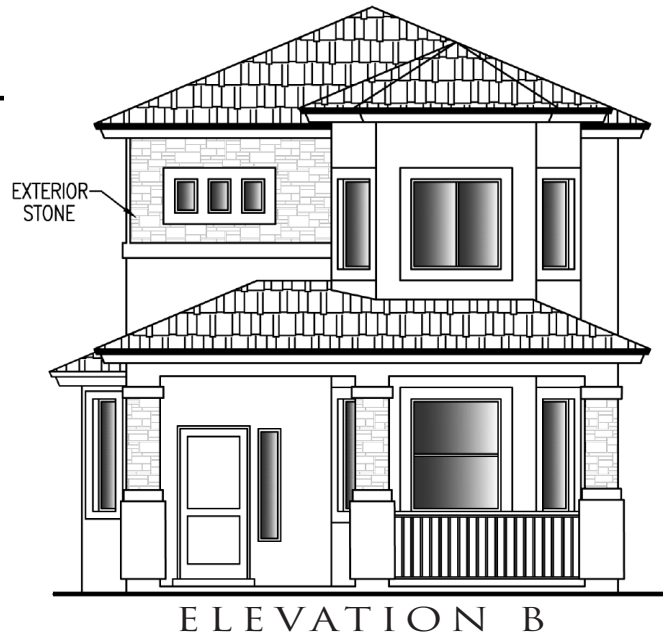

H O R I Z O N

2,216 SQ. FT.

CareFreeHomes.com

In a continuing effort to improve our product, CareFree Homes reserves the right to make changes or modifications to floor plans, specifications, materials, features and colors without notice. Window styles, availability, sizes and locations as well as ceiling heights and vaults and livable square footage will vary with choice of exterior elevations. All floor plans and lot square footages are approximate only. Total plan square footage calculations are from the outside of exterior walls and include interior partition walls. Optional features may be included at additional costs and are subject to construction cutoff dates. Lot premiums and HOA fees may apply. All maps, plans, landscaping and elevation renderings are artists' conceptions. Exterior stone is optional. This presentation constitutes intellectual property of CareFree Homes. Any copying, reproduction or use of this information without the written authorization of CareFree Homes is strictly prohibited. Prices are subject to change without notice. Consult a Sales Associate for additional information.

HORIZON

2,216 SQ. FT.

- Two-Story
- 4 Bedrooms
- 2 1/2 Baths
- Great Room
- Nook
- Loft
- Utility Room
- Covered Porch
- Covered Patio
- 2-Car Garage

SECOND FLOOR

FIRST FLOOR