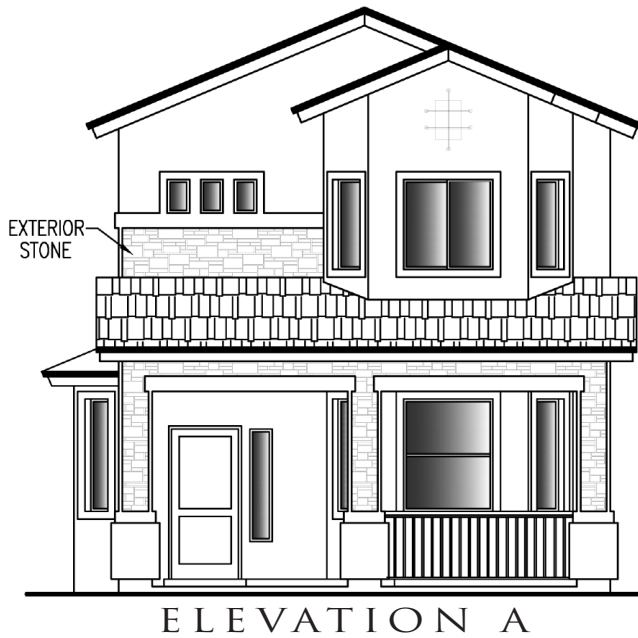

H O R I Z O N

2,216 SQ. FT.

CareFreeHomes.com

In a continuing effort to improve our product, CareFree Homes reserves the right to make changes or modifications to floor plans, specifications, materials, features and colors without notice. Window styles, availability, sizes and locations as well as ceiling heights and vaults and livable square footage will vary with choice of exterior elevations. All floor plans and lot square footages are approximate only. Total plan square footage calculations are from the outside of exterior walls and include interior partition walls. Optional features may be included at additional costs and are subject to construction cutoff dates. Lot premiums and HOA fees may apply. All maps, plans, landscaping and elevation renderings are artists' conceptions. Exterior stone is optional. This presentation constitutes intellectual property of CareFree Homes. Any copying, reproduction or use of this information without the written authorization of CareFree Homes is strictly prohibited. Prices are subject to change without notice. Consult a Sales Associate for additional information.

HORIZON

2,216 SQ. FT.

- Two-Story
- 4 Bedrooms
- 2 1/2 Baths
- Great Room
- Nook
- Loft
- Utility Room
- Covered Porch
- Covered Patio
- 2-Car Garage

SECOND FLOOR

FIRST FLOOR