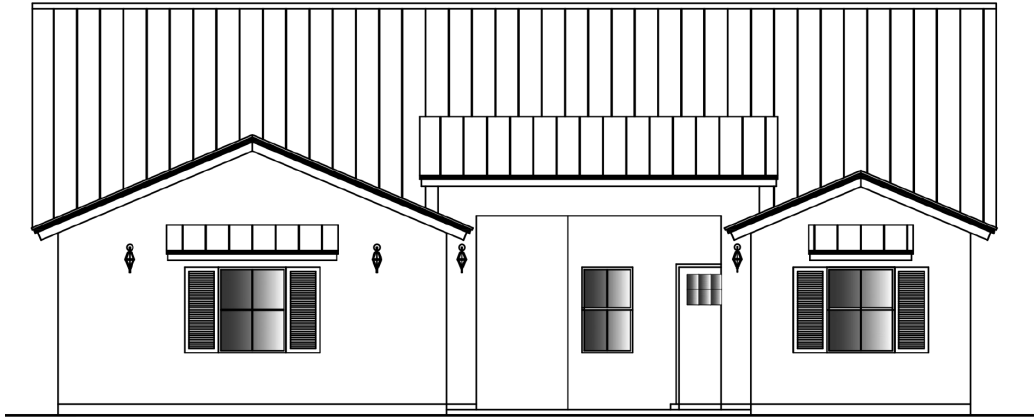

# LEGACY CASITA

2,378 SQ. FT.

DESERT MODERN ELEVATION

SPANISH MISSION ELEVATION

CareFreeHomes.com

# LEGACY CASITA

2,327 SQ. FT.

DESERT TERRITORIAL ELEVATION

# LEGACY CASITA

2,378 SQ. FT.

- One-Story
- 3 Bedrooms
- 3 Baths
- Casita
- Great Room
- Dining Room
- Utility Room
- Covered Patio
- 3-Car Garage