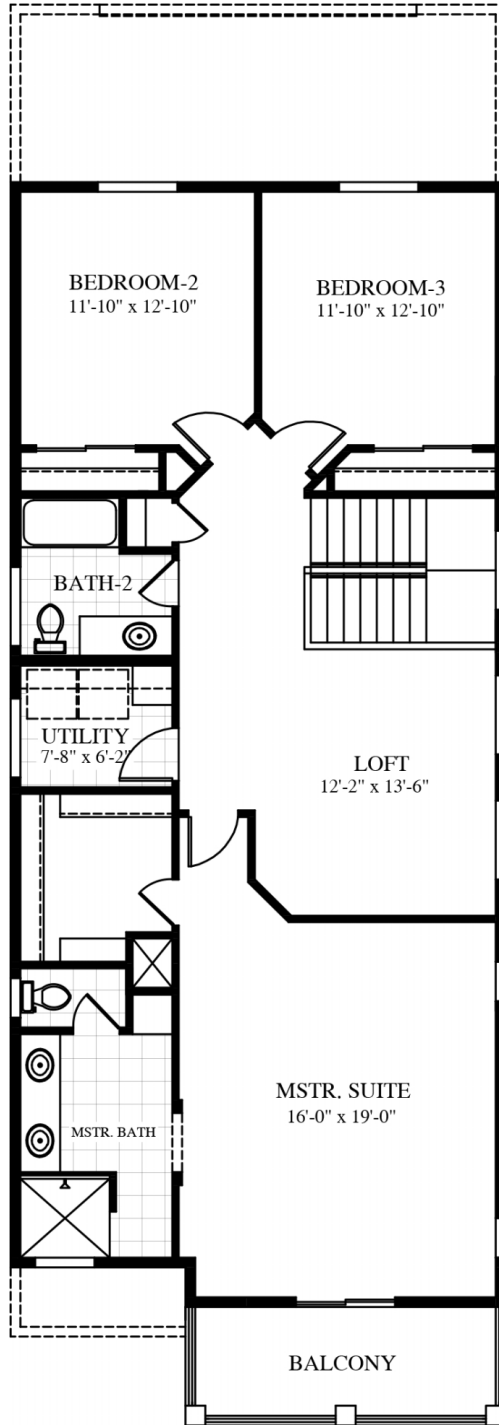

SYRACUSE

2,255 SQ. FT.

SPANISH MISSION
ELEVATION

DESERT MODERN
ELEVATION

DESERT TERRITORIAL
ELEVATION

SYRACUSE

2,255 SQ. FT.

- Two Story
- 3 Bedrooms
- 2 1/2 Baths
- Nook
- Great Room
- Loft
- Utility Room
- Covered Patio
- 2-Car Garage

SECOND FLOOR

FIRST FLOOR