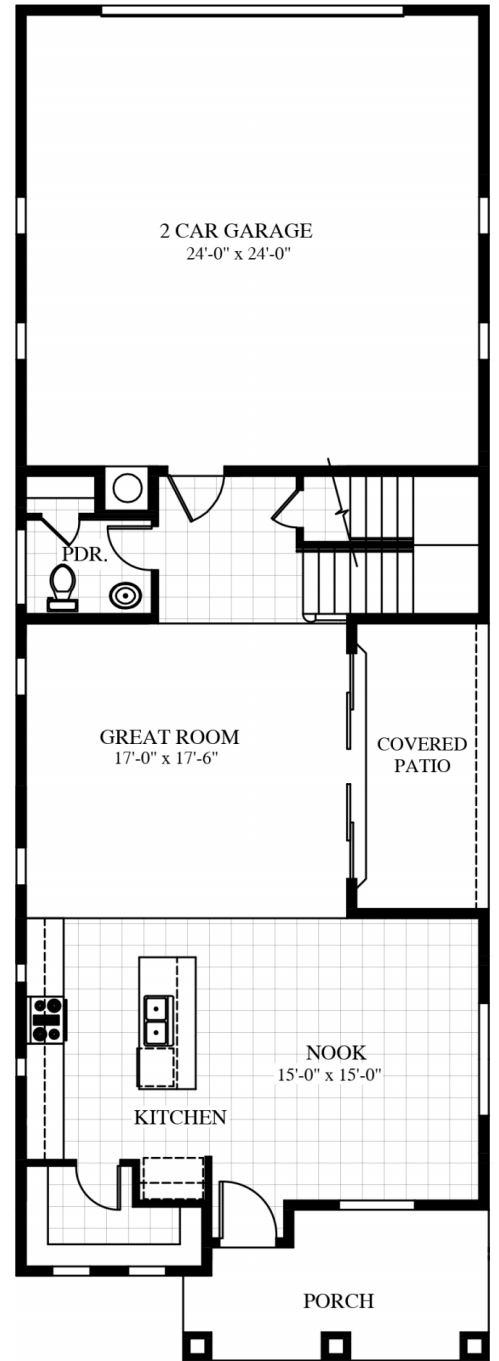

SYRACUSE

2,255 SQ. FT.

SPANISH MISSION
ELEVATION

DESERT MODERN
ELEVATION

DESERT TERRITORIAL
ELEVATION

SYRACUSE

2,255 SQ. FT.

- Two Story
- 3 Bedrooms
- 2 1/2 Baths
- Nook
- Great Room
- Loft
- Utility Room
- Covered Patio
- 2-Car Garage

SECOND FLOOR

FIRST FLOOR