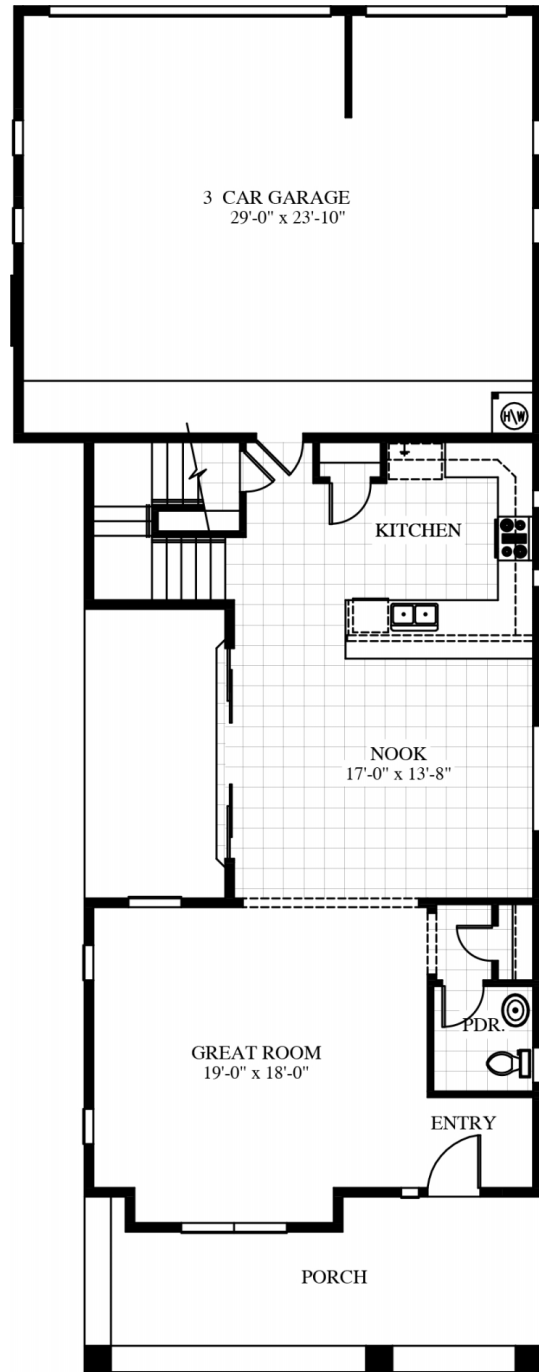

T R I U M P H 
2,708 SQ. FT.

DESERT TERRITORIAL ELEVATION

SPANISH MISSION ELEVATION

TRIUMPH

2,708 SQ. FT.

DESERT MODERN ELEVATION
SHOWN WITH BALCONY

TRIUMPH

2,708 SQ. FT.

SECOND FLOOR

FIRST FLOOR

- Two Story
- 4 Bedrooms
- 2 1/2 Baths
- Nook
- Great Room
- Loft
- Utility Room
- Covered Patio
- 3-Car Garage

Showcase feature

- 12' Sliding Glass Door
- Built-in Shelving & Epoxy Floor in Garage