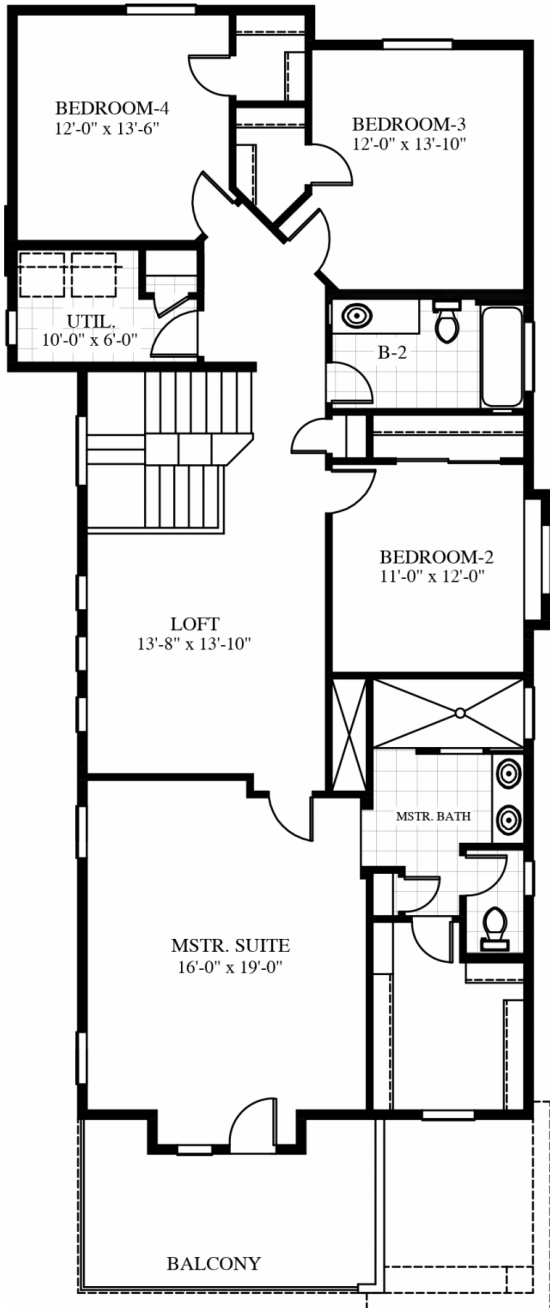

T R I U M P H 
2,708 SQ. FT.

DESERT TERRITORIAL ELEVATION

SPANISH MISSION ELEVATION

TRIUMPH

2,708 SQ. FT.

DESERT MODERN ELEVATION
SHOWN WITH BALCONY

TRIUMPH

2,708 SQ. FT.

SECOND FLOOR

FIRST FLOOR

- Two Story
- 4 Bedrooms
- 2 1/2 Baths
- Nook
- Great Room
- Loft
- Utility Room
- Covered Patio
- 3-Car Garage

Showcase feature

- 12' Sliding Glass Door
- Built-in Shelving & Epoxy Floor in Garage