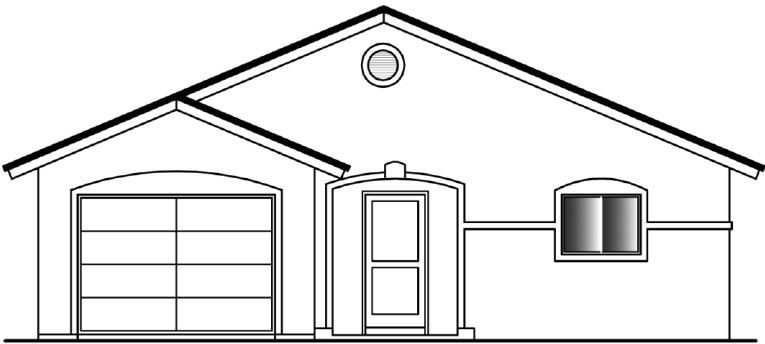

N I L E

1,413 SQ. FT.

ELEVATION A

ELEVATION B

ELEVATION C

CareFreeHomes.com

In a continuing effort to improve our product, CareFree Homes reserves the right to make changes or modifications to floor plans, specifications, materials, features and colors without notice. Window styles, availability, sizes and locations as well as ceiling heights and vaults and livable square footage will vary with choice of exterior elevations. All floor plans and lot square footages are approximate only. Total plan square footage calculations are from the outside of exterior walls and include interior partition walls. Optional features may be included at additional costs and are subject to construction cutoff dates. Lot premiums and HOA fees may apply. All maps, plans, landscaping and elevation renderings are artists' conceptions. Exterior stone is optional. This presentation constitutes intellectual property of CareFree Homes. Any copying, reproduction or use of this information without the written authorization of CareFree Homes is strictly prohibited. Prices are subject to change without notice. Consult a Sales Associate for additional information.

NILE

1,413 SQ. FT.

- One-Story
- 4 Bedrooms
- 2 Baths
- Great Room
- Nook
- Covered Patio
- 1-Car Garage