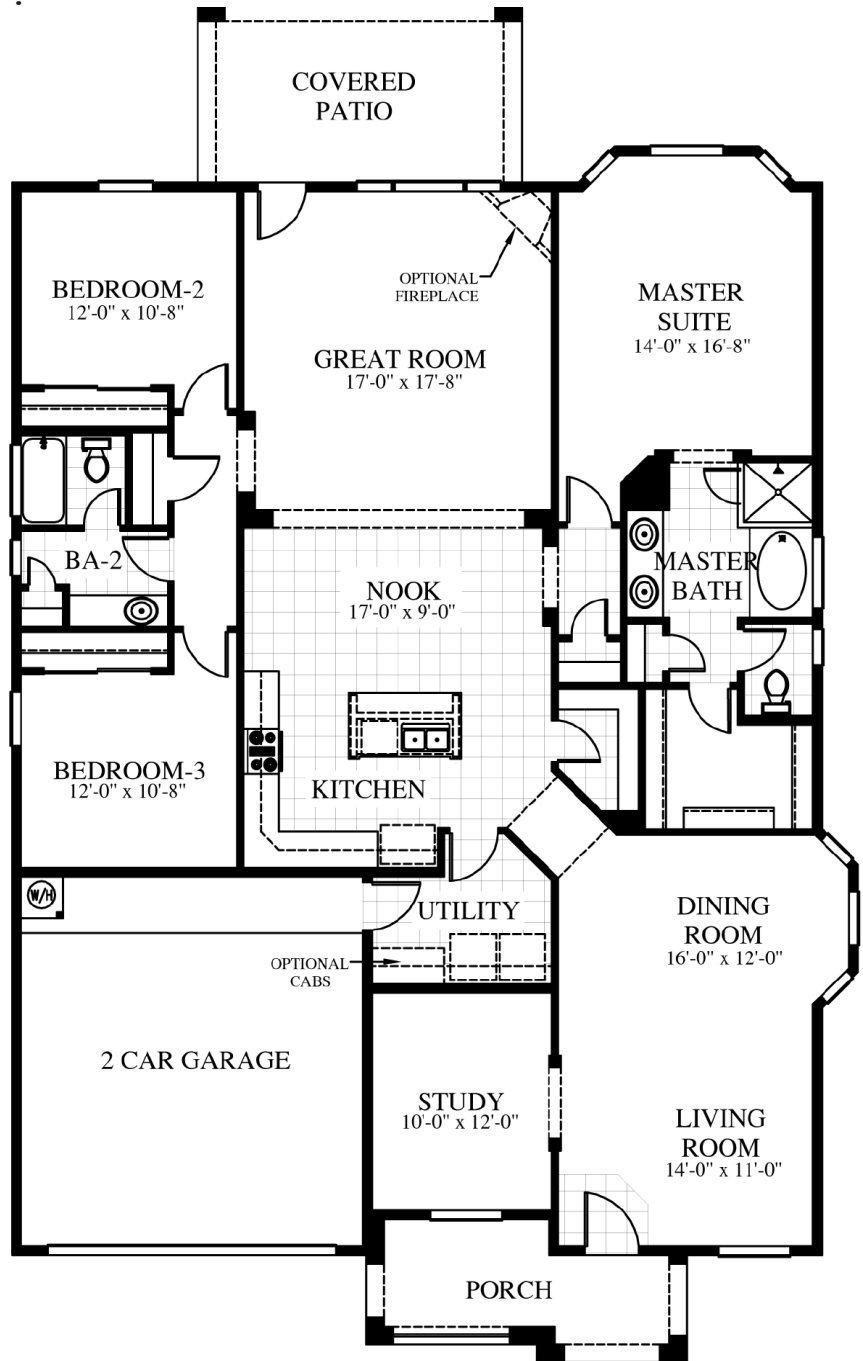

# PALAZZO

2,302 SQ. FT.

- One-Story
- 3 Bedrooms
- 2 Baths
- Great Room
- Formal Living Room
- Formal Dining Room
- Kitchen Nook
- Study
- Utility Room
- Covered Patio
- 2-Car Garage

Option:

- Fireplace
- Elevation B

ELEVATION B