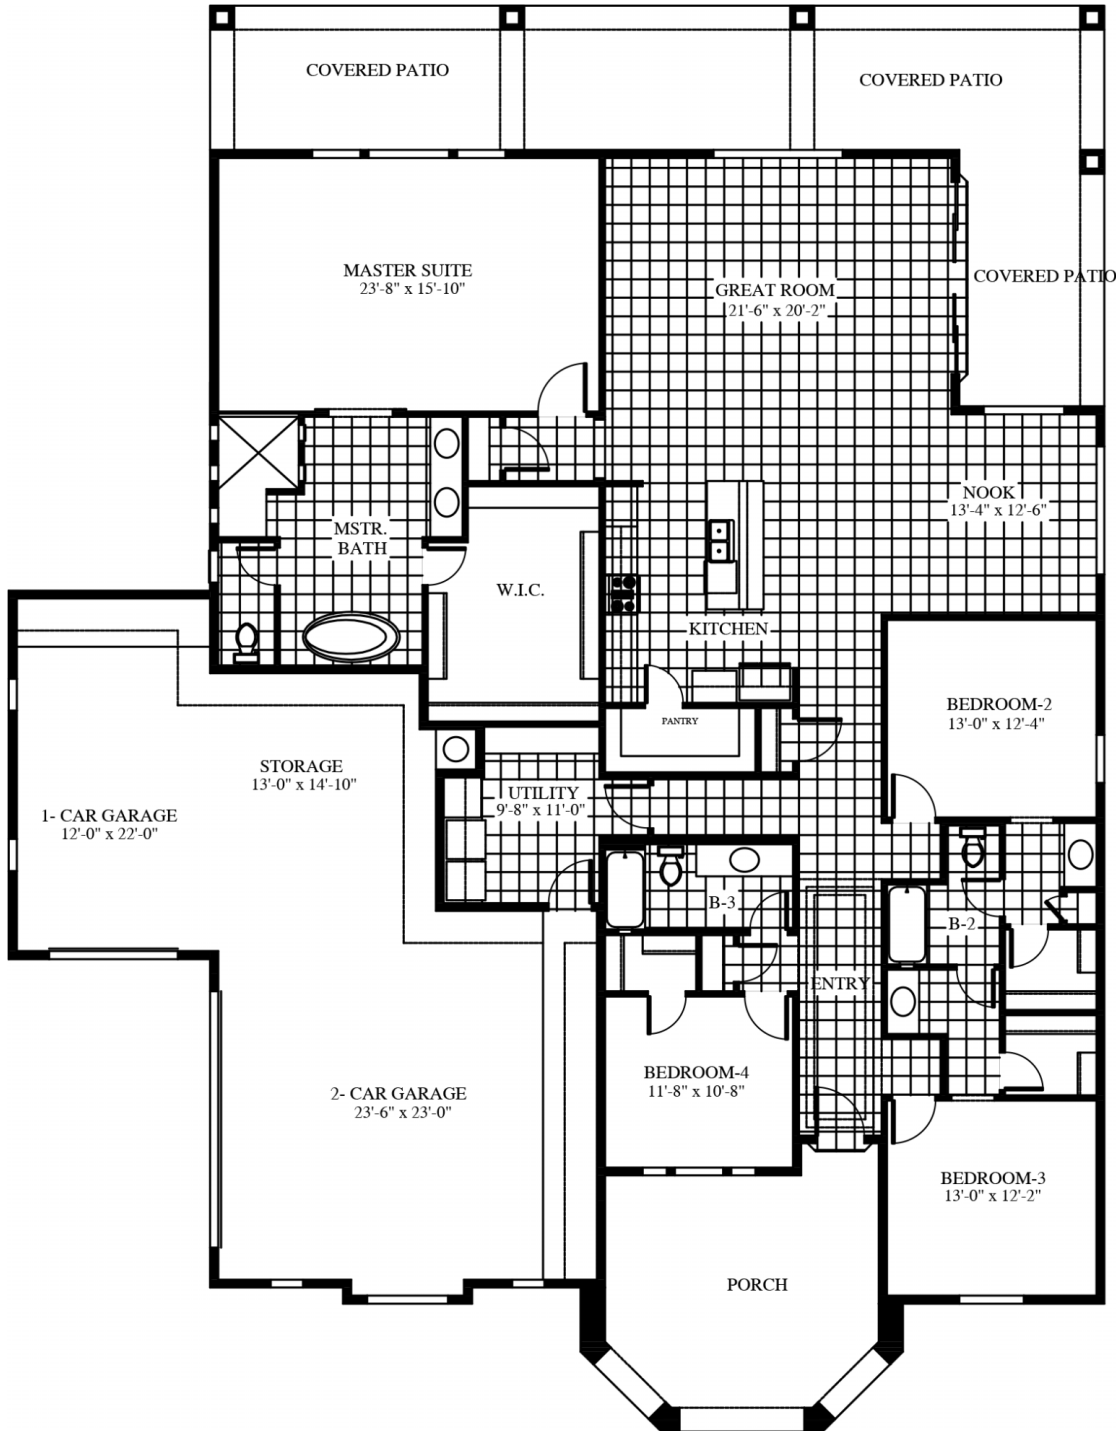

REGAL
2,904 SQ. FT.

DESERT MODERN ELEVATION

REGAL

2,904 SQ. FT.

- One-Story
- 4 Bedrooms
- 3 Baths
- Great Room
- Nook
- Utility Room
- Covered Patio
- 2-Car Garage w/Storage