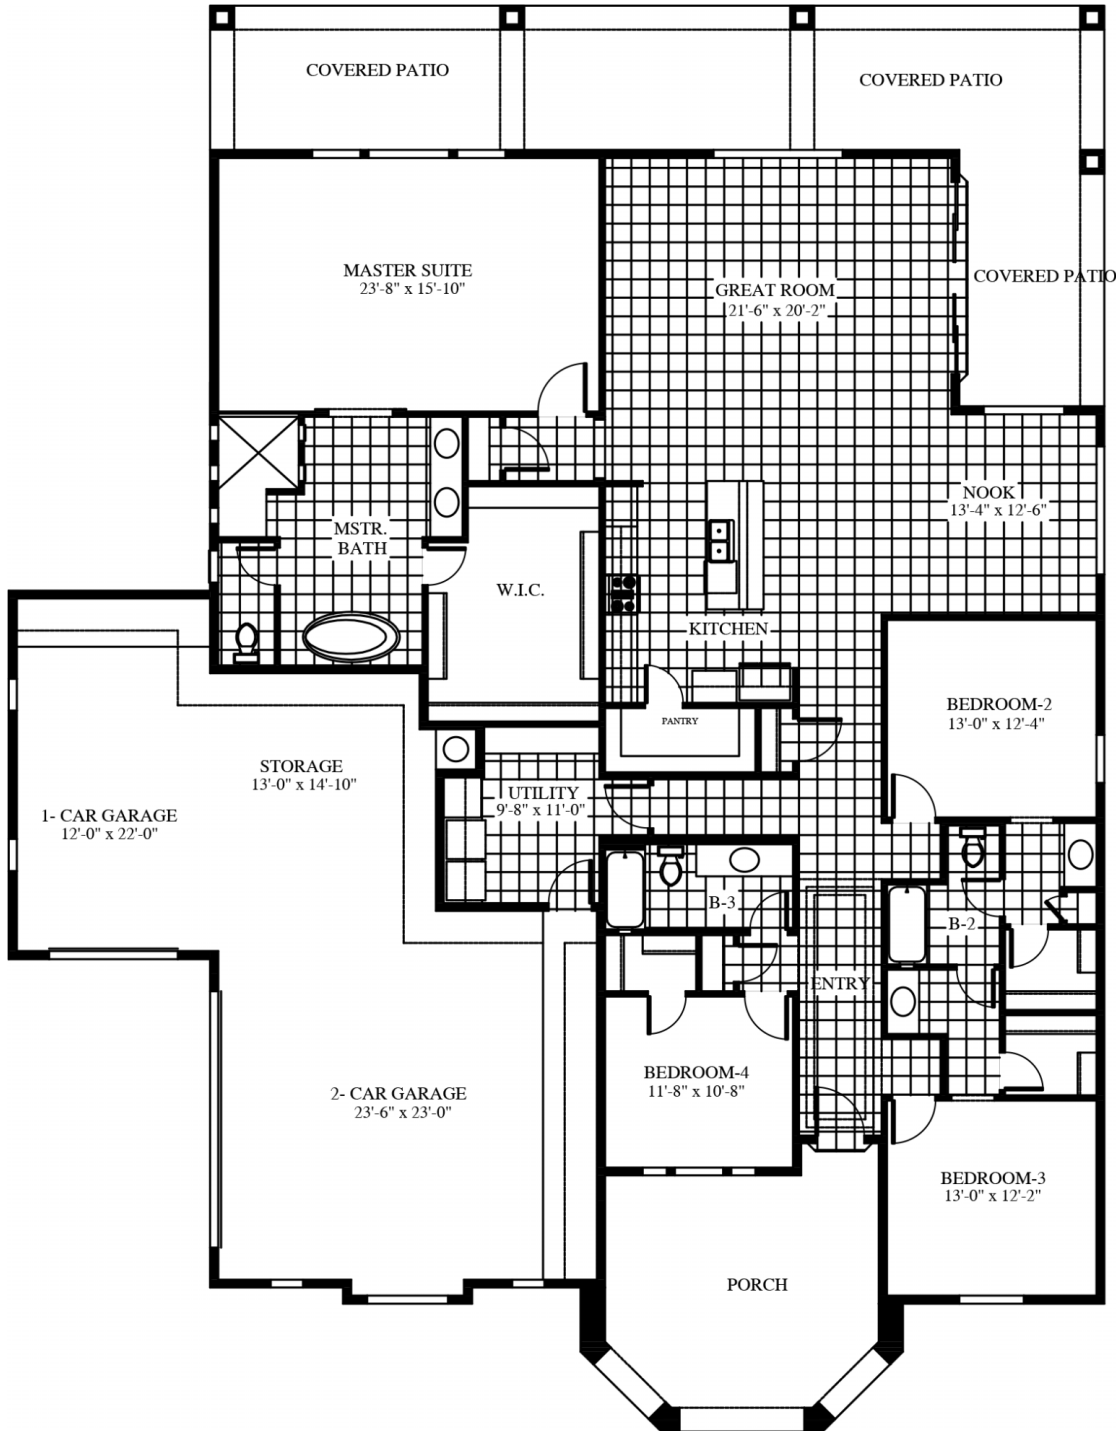

REGAL
2,904 SQ. FT.

SPANISH MISSION ELEVATION

REGAL

2,904 SQ. FT.

- One-Story
- 4 Bedrooms
- 3 Baths
- Great Room
- Nook
- Utility Room
- Covered Patio
- 2-Car Garage w/Storage