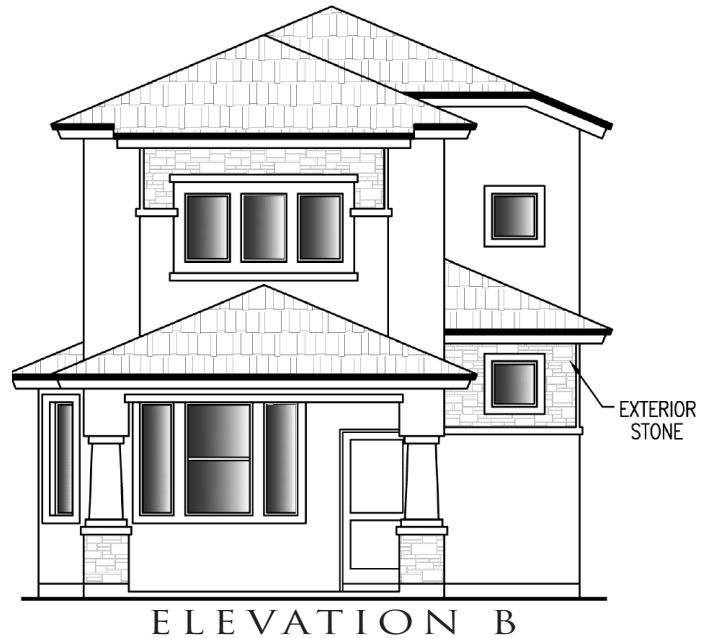

S P I R I T

1,795 SQ. FT.

CareFreeHomes.com

In a continuing effort to improve our product, CareFree Homes reserves the right to make changes or modifications to floor plans, specifications, materials, features and colors without notice. Window styles, availability, sizes and locations as well as ceiling heights and vaults and livable square footage will vary with choice of exterior elevations. All floor plans and lot square footages are approximate only. Total plan square footage calculations are from the outside of exterior walls and include interior partition walls. Optional features may be included at additional costs and are subject to construction cutoff dates. Lot premiums and HOA fees may apply. All maps, plans, landscaping and elevation renderings are artists' conceptions. Exterior stone is optional. This presentation constitutes intellectual property of CareFree Homes. Any copying, reproduction or use of this information without the written authorization of CareFree Homes is strictly prohibited. Prices are subject to change without notice. Consult a Sales Associate for additional information.

SPIRIT

1,795 SQ. FT.

- Two-Story
- 3 Bedrooms
- 2 1/2 Baths
- Great Room
- Nook
- Utility Room
- Covered Porch
- Covered Patio
- 2-Car Garage