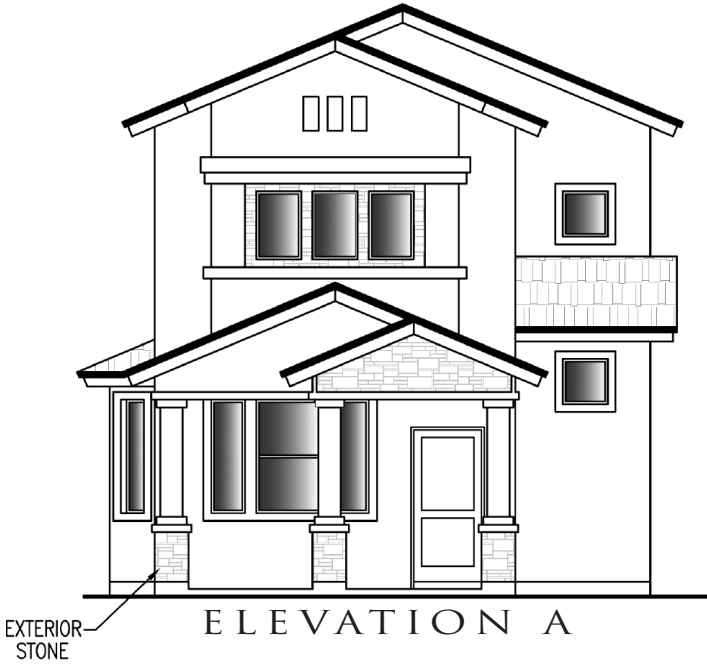

S P I R I T

1,795 SQ. FT.

CareFreeHomes.com

In a continuing effort to improve our product, CareFree Homes reserves the right to make changes or modifications to floor plans, specifications, materials, features and colors without notice. Window styles, availability, sizes and locations as well as ceiling heights and vaults and livable square footage will vary with choice of exterior elevations. All floor plans and lot square footages are approximate only. Total plan square footage calculations are from the outside of exterior walls and include interior partition walls. Optional features may be included at additional costs and are subject to construction cutoff dates. Lot premiums and HOA fees may apply. All maps, plans, landscaping and elevation renderings are artists' conceptions. Exterior stone is optional. This presentation constitutes intellectual property of CareFree Homes. Any copying, reproduction or use of this information without the written authorization of CareFree Homes is strictly prohibited. Prices are subject to change without notice. Consult a Sales Associate for additional information.

SPIRIT

1,795 SQ. FT.

- Two-Story
- 3 Bedrooms
- 2 1/2 Baths
- Great Room
- Nook
- Utility Room
- Covered Porch
- Covered Patio
- 2-Car Garage