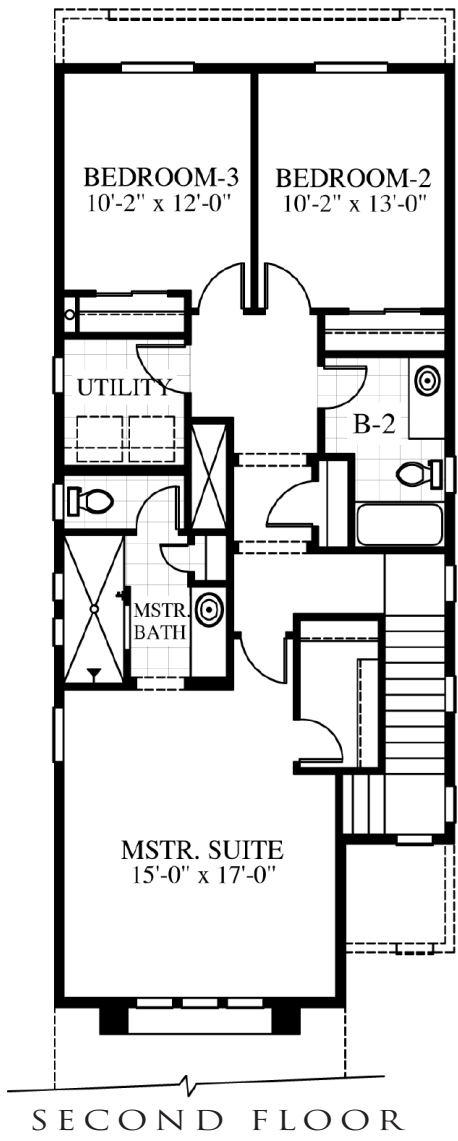

S P I R I T

1,795 SQ. FT.

CareFreeHomes.com

In a continuing effort to improve our product, CareFree Homes reserves the right to make changes or modifications to floor plans, specifications, materials, features and colors without notice. Window styles, availability, sizes and locations as well as ceiling heights and vaults and livable square footage will vary with choice of exterior elevations. All floor plans and lot square footages are approximate only. Total plan square footage calculations are from the outside of exterior walls and include interior partition walls. Optional features may be included at additional costs and are subject to construction cutoff dates. Lot premiums and HOA fees may apply. All maps, plans, landscaping and elevation renderings are artists' conceptions. Exterior stone is optional. This presentation constitutes intellectual property of CareFree Homes. Any copying, reproduction or use of this information without the written authorization of CareFree Homes is strictly prohibited. Prices are subject to change without notice. Consult a Sales Associate for additional information.

SPIRIT

1,795 SQ. FT.

- Two-Story
- 3 Bedrooms
- 2 1/2 Baths
- Great Room
- Nook
- Utility Room
- Covered Porch
- Covered Patio
- 2-Car Garage