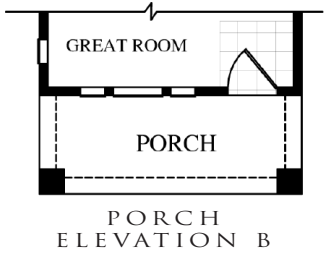

S P I R I T

1,795 SQ. FT.

CareFreeHomes.com

In a continuing effort to improve our product, CareFree Homes reserves the right to make changes or modifications to floor plans, specifications, materials, features and colors without notice. Window styles, availability, sizes and locations as well as ceiling heights and vaults and livable square footage will vary with choice of exterior elevations. All floor plans and lot square footages are approximate only. Total plan square footage calculations are from the outside of exterior walls and include interior partition walls. Optional features may be included at additional costs and are subject to construction cutoff dates. Lot premiums and HOA fees may apply. All maps, plans, landscaping and elevation renderings are artists' conceptions. Exterior stone is optional. This presentation constitutes intellectual property of CareFree Homes. Any copying, reproduction or use of this information without the written authorization of CareFree Homes is strictly prohibited. Prices are subject to change without notice. Consult a Sales Associate for additional information.

SPIRIT

1,795 SQ. FT.

- Two-Story
- 3 Bedrooms
- 2 1/2 Baths
- Great Room
- Nook
- Utility Room
- Covered Porch
- Covered Patio
- 2-Car Garage