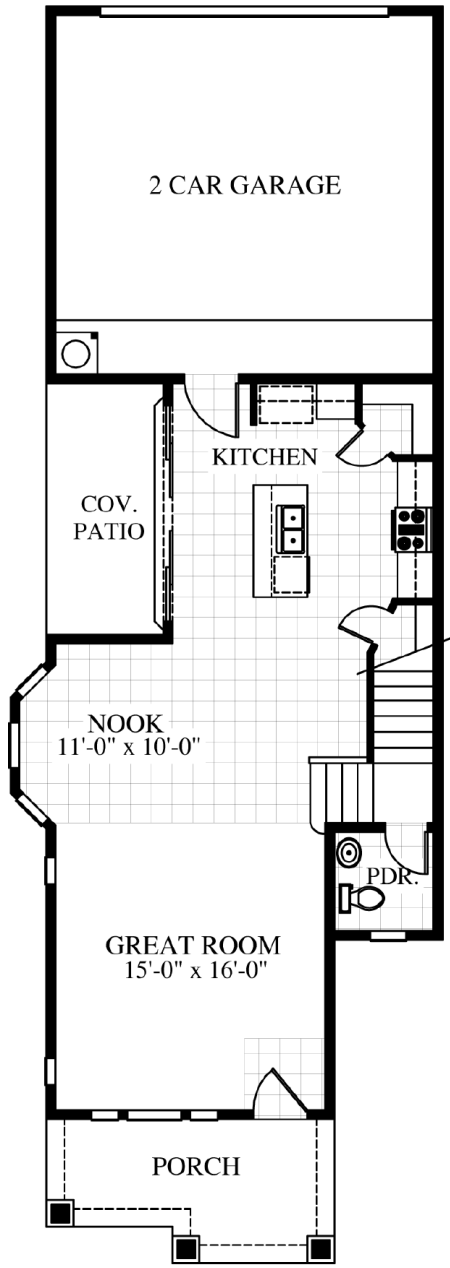

S P I R I T

1,795 SQ. FT.

CareFreeHomes.com

In a continuing effort to improve our product, CareFree Homes reserves the right to make changes or modifications to floor plans, specifications, materials, features and colors without notice. Window styles, availability, sizes and locations as well as ceiling heights and vaults and livable square footage will vary with choice of exterior elevations. All floor plans and lot square footages are approximate only. Total plan square footage calculations are from the outside of exterior walls and include interior partition walls. Optional features may be included at additional costs and are subject to construction cutoff dates. Lot premiums and HOA fees may apply. All maps, plans, landscaping and elevation renderings are artists' conceptions. Exterior stone is optional. This presentation constitutes intellectual property of CareFree Homes. Any copying, reproduction or use of this information without the written authorization of CareFree Homes is strictly prohibited. Prices are subject to change without notice. Consult a Sales Associate for additional information.

SPIRIT

1,795 SQ. FT.

- Two-Story
- 3 Bedrooms
- 2 1/2 Baths
- Great Room
- Nook
- Utility Room
- Covered Porch
- Covered Patio
- 2-Car Garage